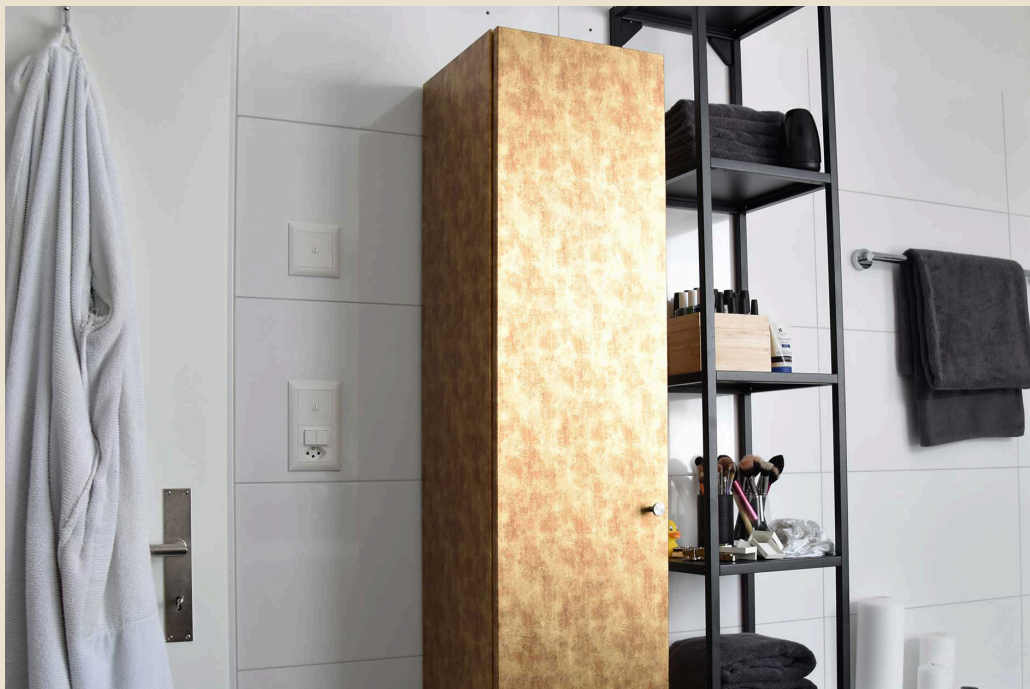

NE31
Statuary White

Bathrooms...

Unleashed Creativity

The power of seamless luxury.

AL09
Gold Antique

Splendid Classic

Finishes that cater to your style.

U50
Nero Marquina