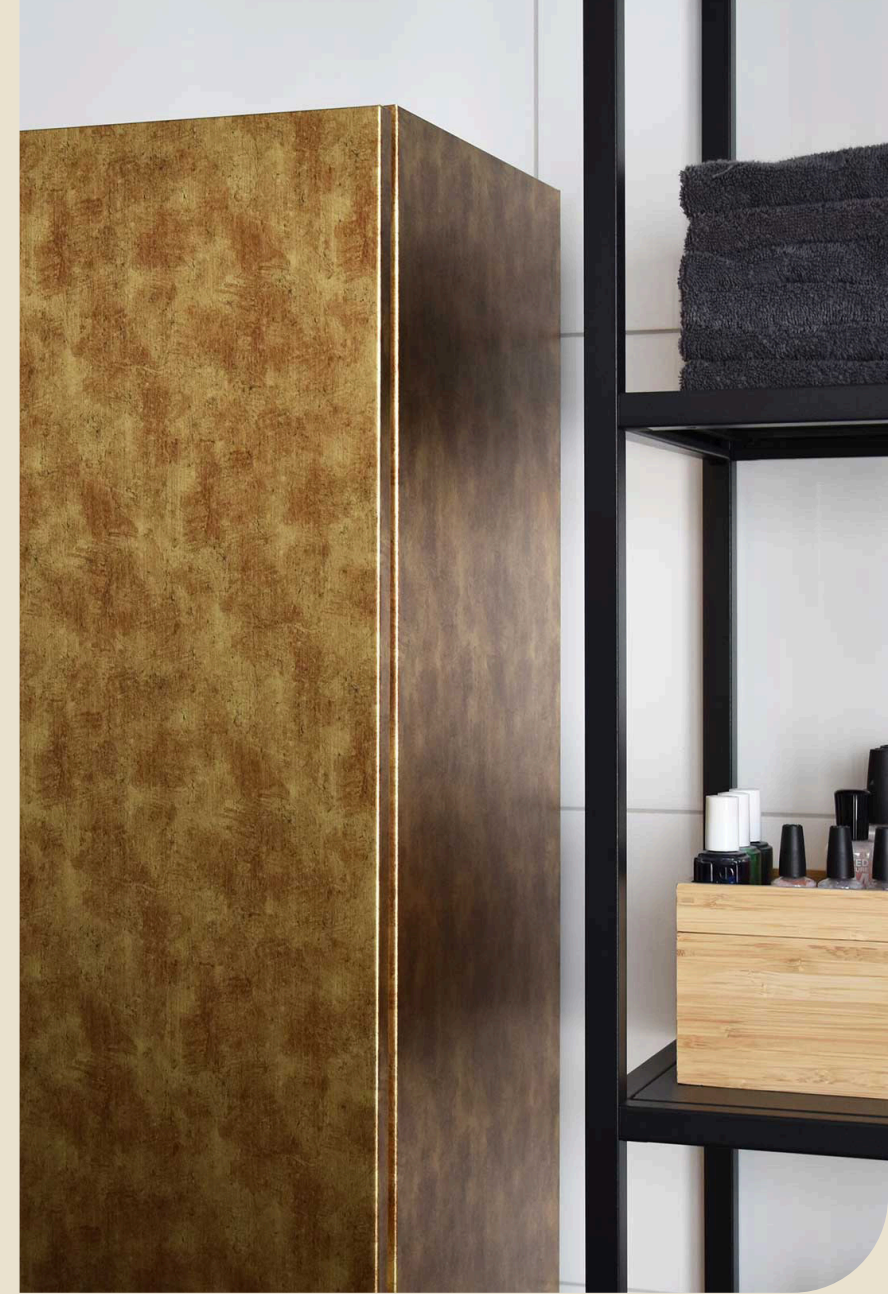

Modern Finishes

Easy to clean surfaces, to love your home even more.

@mishkashoe

CT58
Faded Gray

NG04
Crema

Simple Pleasures

Achieve a fresh new esthetic effortlessly.

NE81
Charcoal Black

NE31
Statuary White

Bathrooms...

Unleashed Creativity

The power of seamless luxury.

AL09
Gold Antique

Splendid Classic

Finishes that cater to your style.

U50
Nero Marquina